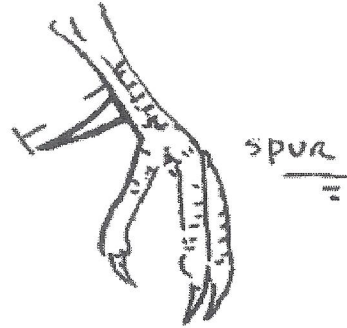

### WILD TURKEY

PLEASE CIRCLE THE STATE, SPECIES AND METHOD OF  
HARVEST WASHINGTON OREGON

<b>Species</b>	<b>Shotgun</b>	<b>Archery</b>	<b>Youth</b>
Rio Grande	8 8/16"	8 8/16"	<input type="checkbox"/>
Merriam's			
Eastern			(If Youth, check box )

<b>W-1</b> Weight (Must be Official Scales)	lb.	oz.	
<b>B-1</b> 1st Beard Length			
<b>B-2</b> 2nd Beard Length, if present			
<b>B-3</b> 3rd Beard Length, if present			
<b>B-4</b> 4th Beard Length, if present			
Beard Length Sub-Total			
		<b>X 2</b>	
Beard Length Total (Number present only if official weight is entered)			
	<b>Right</b>	<b>Left</b>	
<b>S-1</b> Spur Length			
Spur Length Sub-Total			
		<b>X 10</b>	
Spur Length Total (Number present only if official weight is entered)			
<b>Total Score (Number present only if official weight is entered)</b>			
<b>County where killed:</b>	<b>Year Killed:</b>	<b>If no official weight entered, record will be ranked by total beard length</b>	
<b>Hunter's Name:</b>	<b>Telephone:</b>		
<b>Owner's Name:</b>			
<b>Address:</b>			
<b>City:</b>	<b>State:</b> <b>Zip:</b>		
<b>Email Address:</b>		<b>Total Beard Length</b>	
<b>Entry Fee Paid?:</b>	<b>Measurer:</b>	<b>Ref #:</b>	<b>Spur Length - Rt</b>
<b>Remarks:</b>			<b>Spur Length - Lft</b>