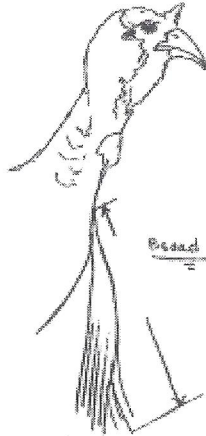

## Score Sheet for North American Wild Turkey

Northwest Big Game Records  
of Washington and Oregon  
Big Game Animals

[www.nwbiggame.com](http://www.nwbiggame.com)

NW Big Game Inc.  
74091 Thorn Hollow Rd.  
Adams, Oregon 97810  
(541) 566-0149

### WILD TURKEY

PLEASE CIRCLE THE STATE, SPECIES AND METHOD OF  
HARVEST WASHINGTON OREGON

<b>Species</b>	<b>Shotgun</b>	<b>Archery</b>	<b>Youth</b>
Rio Grande	8 8/16"	8 8/16"	<input type="checkbox"/>
Merriam's			
Eastern			(If Youth, check box )

<b>W-1</b> Weight (Must be Official Scales)	lb.	oz.	
<b>B-1</b> 1st Beard Length			
<b>B-2</b> 2nd Beard Length, if present			
<b>B-3</b> 3rd Beard Length, if present			
<b>B-4</b> 4th Beard Length, if present			
Beard Length Sub-Total			
		<b>X 2</b>	
Beard Length Total (Number present only if official weight is entered)			
	<b>Right</b>	<b>Left</b>	
<b>S-1</b> Spur Length			
Spur Length Sub-Total			
		<b>X 10</b>	
Spur Length Total (Number present only if official weight is entered)			
<b>Total Score (Number present only if official weight is entered)</b>			
<b>County where killed:</b>	<b>Year Killed:</b>	<b>If no official weight entered, record will be ranked by total beard length</b>	
<b>Hunter's Name:</b>	<b>Telephone:</b>		
<b>Owner's Name:</b>			
<b>Address:</b>			
<b>City:</b>	<b>State:</b> <b>Zip:</b>		
<b>Email Address:</b>		<b>Total Beard Length</b>	
<b>Entry Fee Paid?:</b>	<b>Measurer:</b>	<b>Ref #:</b>	<b>Spur Length - Rt</b>
<b>Remarks:</b>			<b>Spur Length - Lft</b>