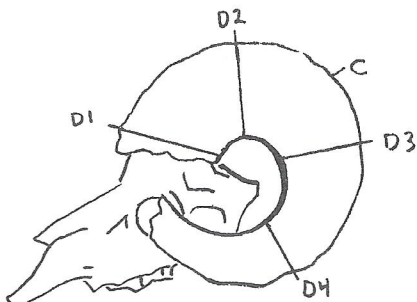

SHEEP

PLEASE CIRCLE THE STATE AND METHOD OF HARVEST
WASHINGTON OREGON

Species	Rifle	Archery	Black Powder	Youth
Rocky Mtn	165	140	136	<input type="checkbox"/>
California	150	140	136	<input type="checkbox"/>

(If Youth, check box and enter hunter's age in remarks section)

		COLUMN 1	COLUMN 2	COLUMN 3
A	Greatest Spread (Is often Tip to Tip Spread)	Right Horn	Left Horn	Difference
B	Tip to Tip Spread			
C	Length of Horn			
D-1	Circumference of Base			
D-2	Circumference at First Quarter			
D-3	Circumference at Second Quarter			
D-4	Circumference at Third Quarter			
TOTALS				
County where killed: Year Killed:		ADD	Column 1	
UNIT where killed: Age of Animal:			Column 2	
Hunter's Name:		Subtotal		
Owner's Name: Phone:		Subtract Column 3		
Address:		FINAL SCORE		
City:	State: Zip:			
Email Address:				
Entry Fee Paid?:	Measurer: Ref #:			
Remarks:				