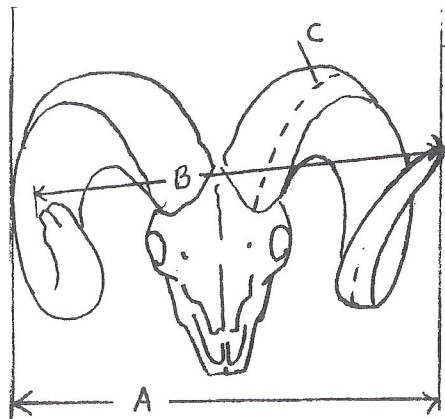

SHEEP

PLEASE CIRCLE THE STATE AND METHOD OF HARVEST
WASHINGTON OREGON

Species	Rifle	Archery	Black Powder	Youth
Rocky Mtn	165	140	136	<input type="checkbox"/>
California	150	140	136	<input type="checkbox"/>

(If Youth, check box and enter hunter's age in remarks section)

		COLUMN 1	COLUMN 2	COLUMN 3
A	Greatest Spread (Is often Tip to Tip Spread)	Right Horn	Left Horn	Difference
B	Tip to Tip Spread			
C	Length of Horn			
D-1	Circumference of Base			
D-2	Circumference at First Quarter			
D-3	Circumference at Second Quarter			
D-4	Circumference at Third Quarter			
TOTALS				
County where killed: Year Killed:		ADD	Column 1	
UNIT where killed: Age of Animal:			Column 2	
Hunter's Name:		Subtotal		
Owner's Name: Phone:		Subtract Column 3		
Address:		FINAL SCORE		
City:	State: Zip:			
Email Address:				
Entry Fee Paid?:	Measurer: Ref #:			
Remarks:				