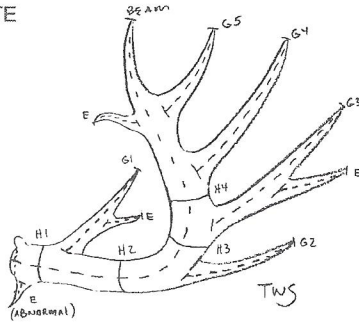

SHED ANTLER TYPICAL / NON-TYPICAL WHITETAIL DEER

BOTH SIDES SHOULD BE COMPLETE IN CASES OF MATCHED SETS ONLY! SINGLE SHEDS SHOULD BE ENTERED ON SEPARATE SHEETS.

PLEASE CIRCLE THE SPECIES AND METHOD OF HARVEST
WASHINGTON OREGON

<u>Species</u>	<u>Typical</u>	<u>Non-Typical</u>
Eastern Whitetail	50	60
Columbia Whitetail	All	All

Abnormal Points	
Right Antler	Left Antler
Subtotal	

F	Length of Main Beam		
G-1	Length of First Point		
G-2	Length of Second Point		
G-3	Length of Third Point		
G-4	Length of Fourth Point		
G-5	Length of Fifth Point		
G-6	Length of Sixth Point		
G-7	Length of Seventh Point		
H-1	Circumference at smallest place between burr and 1st point		
H-2	Circumference at smallest place between 1st and 2nd point		
H-3	Circumference at smallest place between 2nd and 3rd point		
H-4	Circumference at smallest place between 3rd and 4th point		
County:	Year Found:	TOTALS	
Owner's Name:	Phone:	ABNORMAL POINTS*	
Address:			
City:	State: Zip:		
Email Address:		FINAL SCORE	
Entry Fee Paid?:	Measurer: Ref:		
Remarks:			

**Abnormal Points are subtracted if Typical and added if Non-Typical*