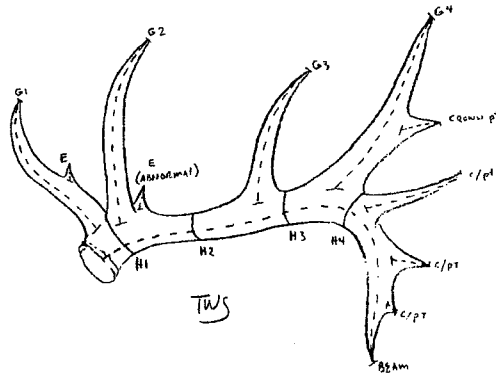

BOTH SIDES SHOULD BE COMPLETE IN CASES OF MATCHED SETS ONLY! SINGLE SHEDS SHOULD BE ENTERED ON SEPARATE SHEETS.

PLEASE CIRCLE THE STATE, SPECIES AND TYPICAL OR NON-TYPICAL
WASHINGTON OREGON

<u>Species</u>	<u>Typical</u>	<u>Non-Typical</u>
Roosevelt	100	110
Cascade Roosevelt	100	110

Crown Points	
Right Antler	Left Antler
Abnormal Points	
Right Antler	Left Antler
Subtotal	

F	Length of Main Beam		
G-1	Length of First Point		
G-2	Length of Second Point		
G-3	Length of Third Point		
G-4	Length of Fourth Point		
G-5	Length of Fifth Point		
G-6	Length of Sixth Point		
G-7	Length of Seventh Point		
H-1	Circumference at smallest place between 1st and 2nd points		
H-2	Circumference at smallest place between 2nd and 3rd points		
H-3	Circumference at smallest place between 3rd and 4th points		
H-4	Circumference at smallest place between 4th and 5th points		
County:		TOTALS	
Year Found:		CROWN PTS	
Owner's Name:		SUBTOTAL	
Phone:		ABNORMAL POINTS*	
Address:		FINAL SCORE	
City:	State: Zip:		
Email Address:			
Entry Fee Paid?	Measurer:	Ref #:	
Remarks:			

*Abnormal Points are subtracted if Typical and added if Non-Typical