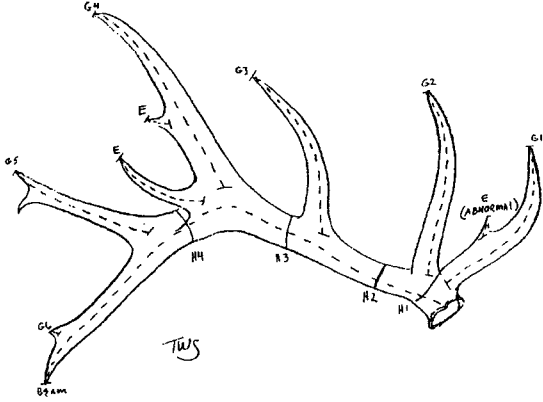

SHED ANTLERS
TYPICAL / NON-TYPICAL
ROCKY MOUNTAIN ELK

Abnormal Points	
Right Antler	Left Antler
Subtotal	

PLEASE CIRCLE THE STATE AND TYPICAL OR NON-TYPICAL
WASHINGTON
OREGON

<u>Species</u>	<u>Typical</u>	<u>Non-Typical</u>
Rocky Mt. Elk	135	150

F	Length of Main Beam		
G-1	Length of First Point		
G-2	Length of Second Point		
G-3	Length of Third Point		
G-4	Length of Fourth Point		
G-5	Length of Fifth Point		
G-6	Length of Sixth Point		
G-7	Length of Seventh Point		
H-1	Circumference at smallest place between 1st and 2nd points		
H-2	Circumference at smallest place between 2nd and 3rd points		
H-3	Circumference at smallest place between 3rd and 4th points		
H-4	Circumference at smallest place between 4th and 5th points		