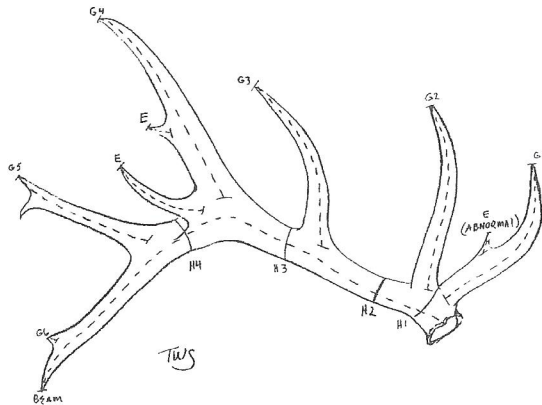

BOTH SIDES SHOULD BE
COMPLETE IN CASES OF
MATCHED SETS ONLY! SINGLE
SHEDS SHOULD BE ENTERED ON
SEPARATE SHEETS.

SHED ANTLERS TYPICAL / NON-TYPICAL ROCKY MOUNTAIN ELK

PLEASE CIRCLE THE STATE AND TYPICAL OR NON-TYPICAL
WASHINGTON OREGON

Species	Typical	Non-Typical
Rocky Mt. Elk	135	150

Abnormal Points	
Right Antler	Left Antler
Subtotal	

F	Length of Main Beam		
G-1	Length of First Point		
G-2	Length of Second Point		
G-3	Length of Third Point		
G-4	Length of Fourth Point		
G-5	Length of Fifth Point		
G-6	Length of Sixth Point		
G-7	Length of Seventh Point		
H-1	Circumference at smallest place between 1st and 2nd points		
H-2	Circumference at smallest place between 2nd and 3rd points		
H-3	Circumference at smallest place between 3rd and 4th points		
H-4	Circumference at smallest place between 4th and 5th points		
County:		Year Found:	TOTALS
Owner's Name:		Phone:	
Address:			ABNORMAL POINTS*
City:	State:	Zip:	
Email Address:			FINAL SCORE
Entry Fee Paid?:	Measurer:	Ref:	
Remarks:			