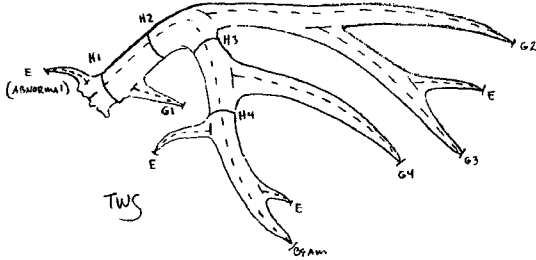

Score Sheet for Northwest Big Game Animals

Northwest Big Game Records
of Washington and Oregon
Big Game Records

www.nwbiggame.com

NW Big Game Inc.
P.O. Box 834
John Day, OR 97845
(541) 530-2749

SHED ANTLERS TYPICAL / NON-TYPICAL MULE DEER OR BLACKTAIL DEER

BOTH SIDES SHOULD BE
COMPLETE IN CASES OF
MATCHED SETS ONLY! SINGLE
SHEDS SHOULD BE ENTERED ON
SEPARATE SHEETS.

Abnormal Points	
Right Antler	Left Antler
Subtotals	

PLEASE CIRCLE THE STATE AND TYPICAL OR NON-TYPICAL
WASHINGTON OREGON

Species	Typical	Non-Typical
Mule Deer	70	80
Columbia Blacktail	45	55
Cascade Blacktail	45	55
Western Blacktail	40	50

Subtotals

F	Length of Main Beam			
G-1	Length of First Point			
G-2	Length of Second Point			
G-3	Length of Third Point			
G-4	Length of Fourth Point			
H-1	Circumference at smallest place between burr and 1st point			
H-2	Circumference at smallest place between 1st and 2nd points			
H-3	Circumference at smallest place between main beam and 3rd points			
H-4	Circumference at smallest place between 2nd and 4th points			
County:	Year Found:	TOTALS		
Owner's Name:	Phone:	ABNORMAL POINTS*		
Address:				
City:	State:		Zip:	
Email Address:		FINAL SCORE		
Entry Fee Paid?	Measurer:		Ref #:	
Remarks:				

*Abnormal Points are subtracted if Typical and added if Non-Typical