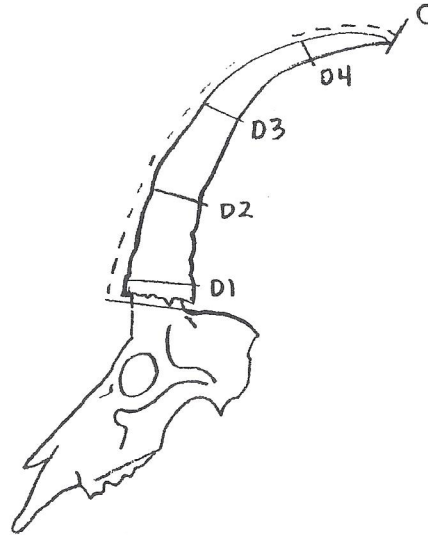

ROCKY MOUNTAIN GOAT

PLEASE CIRCLE THE STATE AND METHOD OF HARVEST
WASHINGTON OREGON

(If Youth, check box and enter hunter's age in remarks section)

<u>Species</u>	<u>Rifle</u>	<u>Archery</u>	<u>Black Powder</u>	<u>Youth</u>
Rocky Mt. Goat	42	40	41	<input type="checkbox"/>

		COLUMN 1	COLUMN 2	COLUMN 3
A Greatest Spread		Right Horn	Left Horn	Difference
B Tip to Tip Spread				
C Length of Horn				
D-1 Circumference of Base				
D-2 Circumference at First Quarter				
D-3 Circumference at Second Quarter				
D-4 Circumference at Third Quarter				
TOTALS				
County where killed:	Year Killed:	ADD	Column 1	
Hunter's Name:			Column 2	
Owner's Name:	Phone:	Subtotal		
Address:		Subtract Column 3		
City:	State:	Zip:	FINAL SCORE	
Email Address:				
Entry Fee Paid?:	Measurer:	Ref #:		
Remarks:				