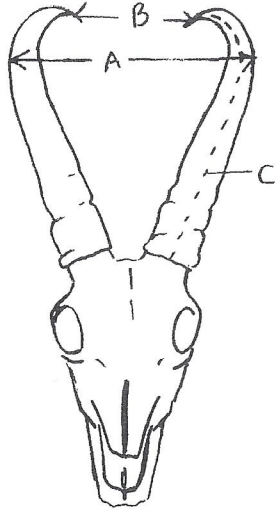

ROCKY MOUNTAIN GOAT

PLEASE CIRCLE THE STATE AND METHOD OF HARVEST
WASHINGTON OREGON

(If Youth, check box and enter hunter's age in remarks section)

<u>Species</u>	<u>Rifle</u>	<u>Archery</u>	<u>Black Powder</u>	<u>Youth</u>
Rocky Mt. Goat	42	40	41	<input type="checkbox"/>

		COLUMN 1	COLUMN 2	COLUMN 3
A Greatest Spread		Right Horn	Left Horn	Difference
B Tip to Tip Spread				
C Length of Horn				
D-1 Circumference of Base				
D-2 Circumference at First Quarter				
D-3 Circumference at Second Quarter				
D-4 Circumference at Third Quarter				
TOTALS				
County where killed:	Year Killed:	ADD	Column 1	
Hunter's Name:			Column 2	
Owner's Name:	Phone:	Subtotal		
Address:		Subtract Column 3		
City:	State:	Zip:	FINAL SCORE	
Email Address:				
Entry Fee Paid?:	Measurer:	Ref #:		
Remarks:				