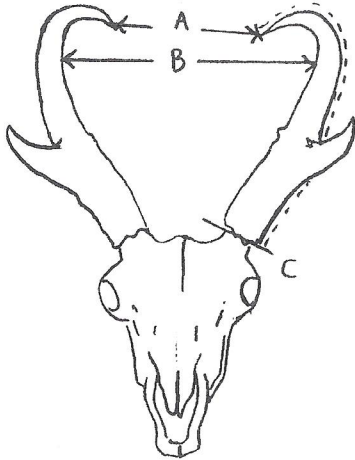

PRONGHORN

PLEASE CIRCLE THE STATE AND METHOD OF HARVEST
OREGON

(If Youth, check box and enter hunter's age in remarks section)

<u>Species</u>	<u>Rifle</u>	<u>Archery</u>	<u>Black Powder</u>	<u>Youth</u>
Pronghorn	74	64	63	<input type="checkbox"/>

		COLUMN 1	COLUMN 2	COLUMN 3
A	Tip to Tip Spread	Right Horn	Leftt Horn	Difference
B	Inside Spread of Main Beams			
C	Length of Horn			
D-1	Circumference of Base			
D-2	Circumference at First Quarter			
D-3	Circumference at Second Quarter			
D-4	Circumference at Third Quarter			
E	Length of Prong			
TOTALS				
County where killed:		ADD	<u>Column 1</u>	
Year Killed:			<u>Column 2</u>	
Hunter's Name:		Subtotal		
Owner's Name:		Subtract Column 3		
Phone:		FINAL SCORE		
Address:				
City:	State: Zip:			
Email Address:				
Entry Fee Paid?:	Measurer: Ref #:			
Remarks:				