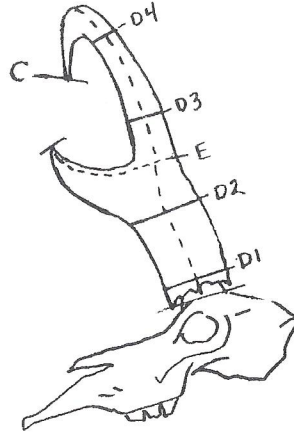

PRONGHORN

PLEASE CIRCLE THE STATE AND METHOD OF HARVEST
OREGON

(If Youth, check box and enter hunter's age in remarks section)

<u>Species</u>	<u>Rifle</u>	<u>Archery</u>	<u>Black Powder</u>	<u>Youth</u>
Pronghorn	74	64	63	<input type="checkbox"/>

		COLUMN 1	COLUMN 2	COLUMN 3
A	Tip to Tip Spread	Right Horn	Leftt Horn	Difference
B	Inside Spread of Main Beams			
C	Length of Horn			
D-1	Circumference of Base			
D-2	Circumference at First Quarter			
D-3	Circumference at Second Quarter			
D-4	Circumference at Third Quarter			
E	Length of Prong			
TOTALS				
County where killed:		ADD	<u>Column 1</u>	
Year Killed:			<u>Column 2</u>	
Hunter's Name:		Subtotal		
Owner's Name:		Subtract Column 3		
Phone:		FINAL SCORE		
Address:				
City:	State: Zip:			
Email Address:				
Entry Fee Paid?:	Measurer: Ref #:			
Remarks:				